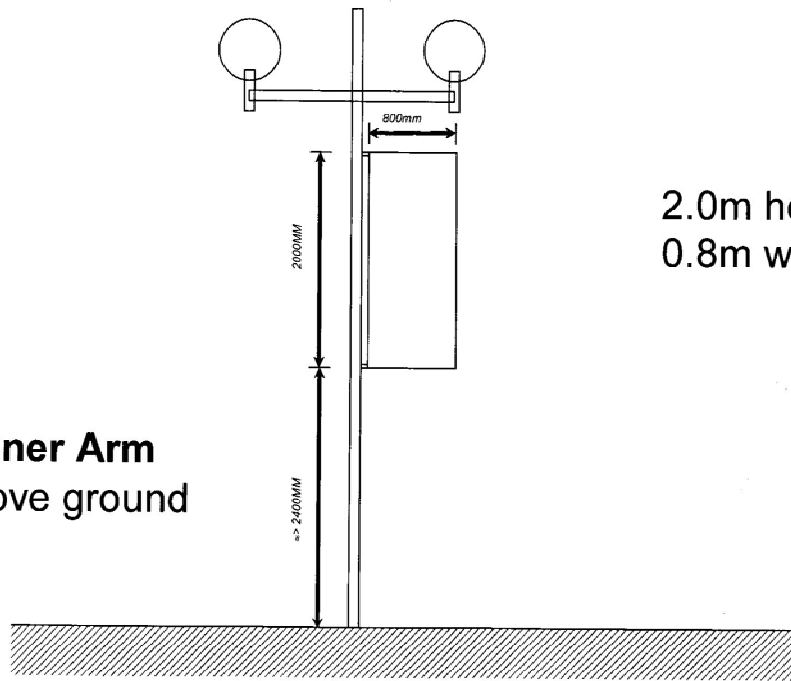

-- / 8 / 8 0 / 6 0

Lower Banner Arm
≈>2.4m above ground

Scale
1000mm

2.0m height
0.8m width